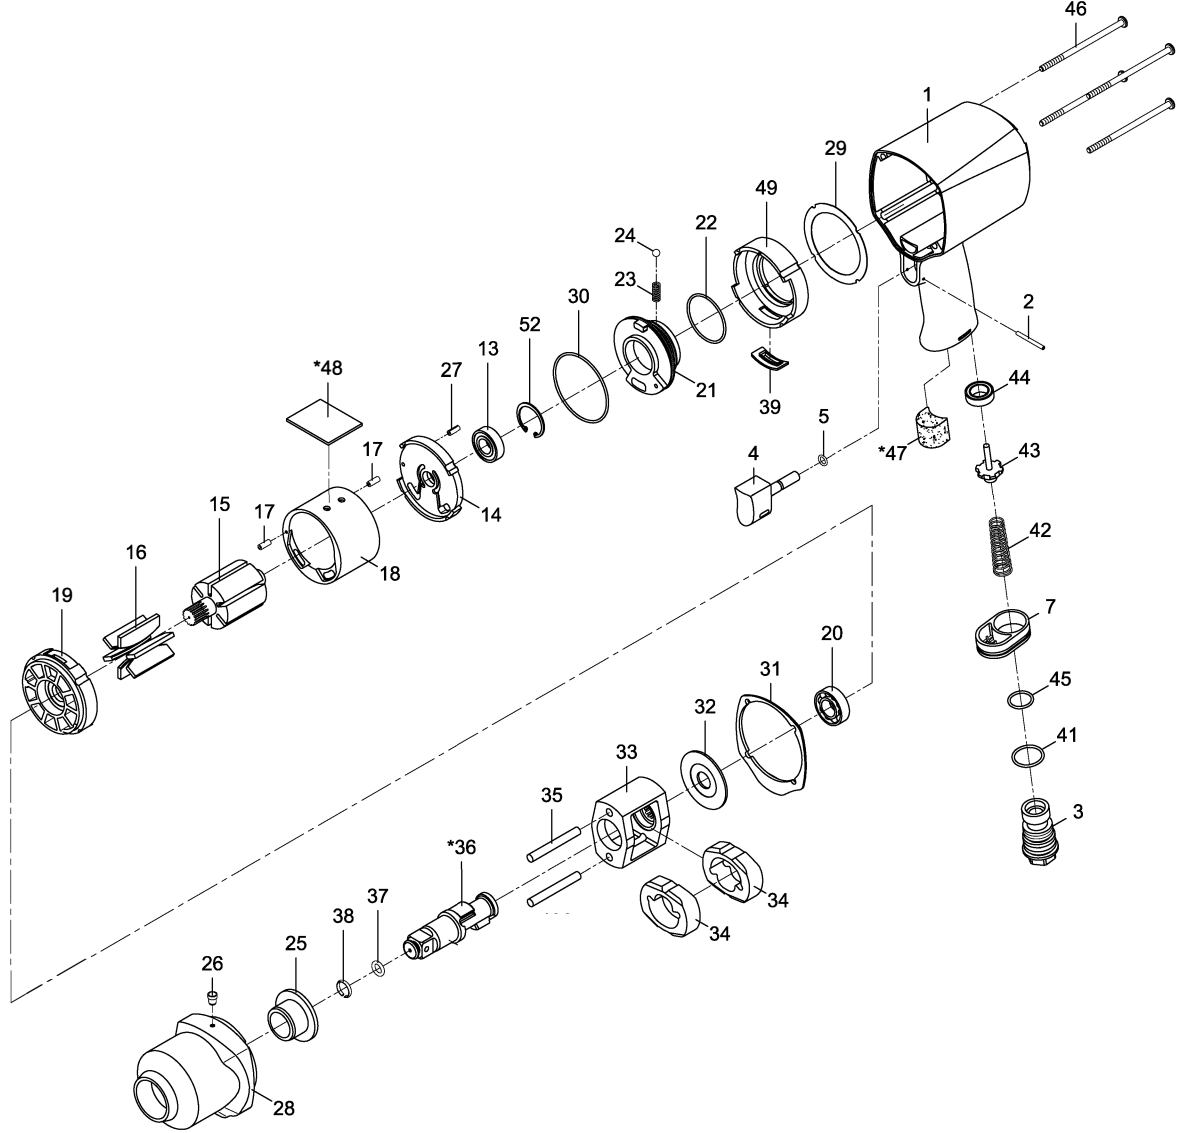

OS-4153 **GAV** HAVALI SOMUN SÖKME

No.	Part No.	Parça Adı	No.	Part No.	Parça Adı
1	45-4151P01	Motor Housing	29	45-405134	Gasket
2	62054	Spring Pin (2x20)	30	OR06408106	O-Ring (64.8x1.6)
3	45-405603	Air Inlet	31	45-415135	Gasket
4	45-405104	Trigger	32	45-405127	Washer
5	OR00400100	O-Ring (4x1)	33	45-405108	Hammer Cage
7	43-403607	Exhaust Diffuser	34	45-405111	Hammer (2)
13	070329	Ball Bearing (6002zz)	35	45-405117	Hammer Pin (2)
14	45-415114	Rear End Plate	*36	45-405102-11	Anvil (RH-Type 3/4")
15	45-405715	Rotor			
16	45-405116	Rotor Blade (6)	37	OR01000305	O-Ring (10x3.5)
17	70117-13	Spring Pin (2) (2.5x5)	38	45-405112	Retaining Ring
18	45-415118	Cylinder	39	45-415137	Gasket
19	45-405119	Front End Plate	41	72023	O-Ring (20.35x1.78)
20	020320	Ball Bearing (6003z)	42	43-403647	Valve Spring
21	45-405721	Air Regulator	43	43-403148	Valve Stem
22	OR04505200	O-Ring (45.5x2)	44	43-403145	Rubber Spacer
23	43-403323	Spring	45	72009	O-Ring (15.7x1.7)
24	5K-3011B25	Steel Ball (9/64")	46	45-405630	Screw (4) (M6x115)
25	45-405125	Anvil Bushing	*47	75-725153	Muffler Material
26	41-401254	Oil Cap (1/8")	*48	45-405151	Muffler Material
27	70117	Spring Pin (2x5)	49	45-415149	Inlet Guide
28	45-415328	Hammer Case	52	70938	Retaining Ring (RTW-32)